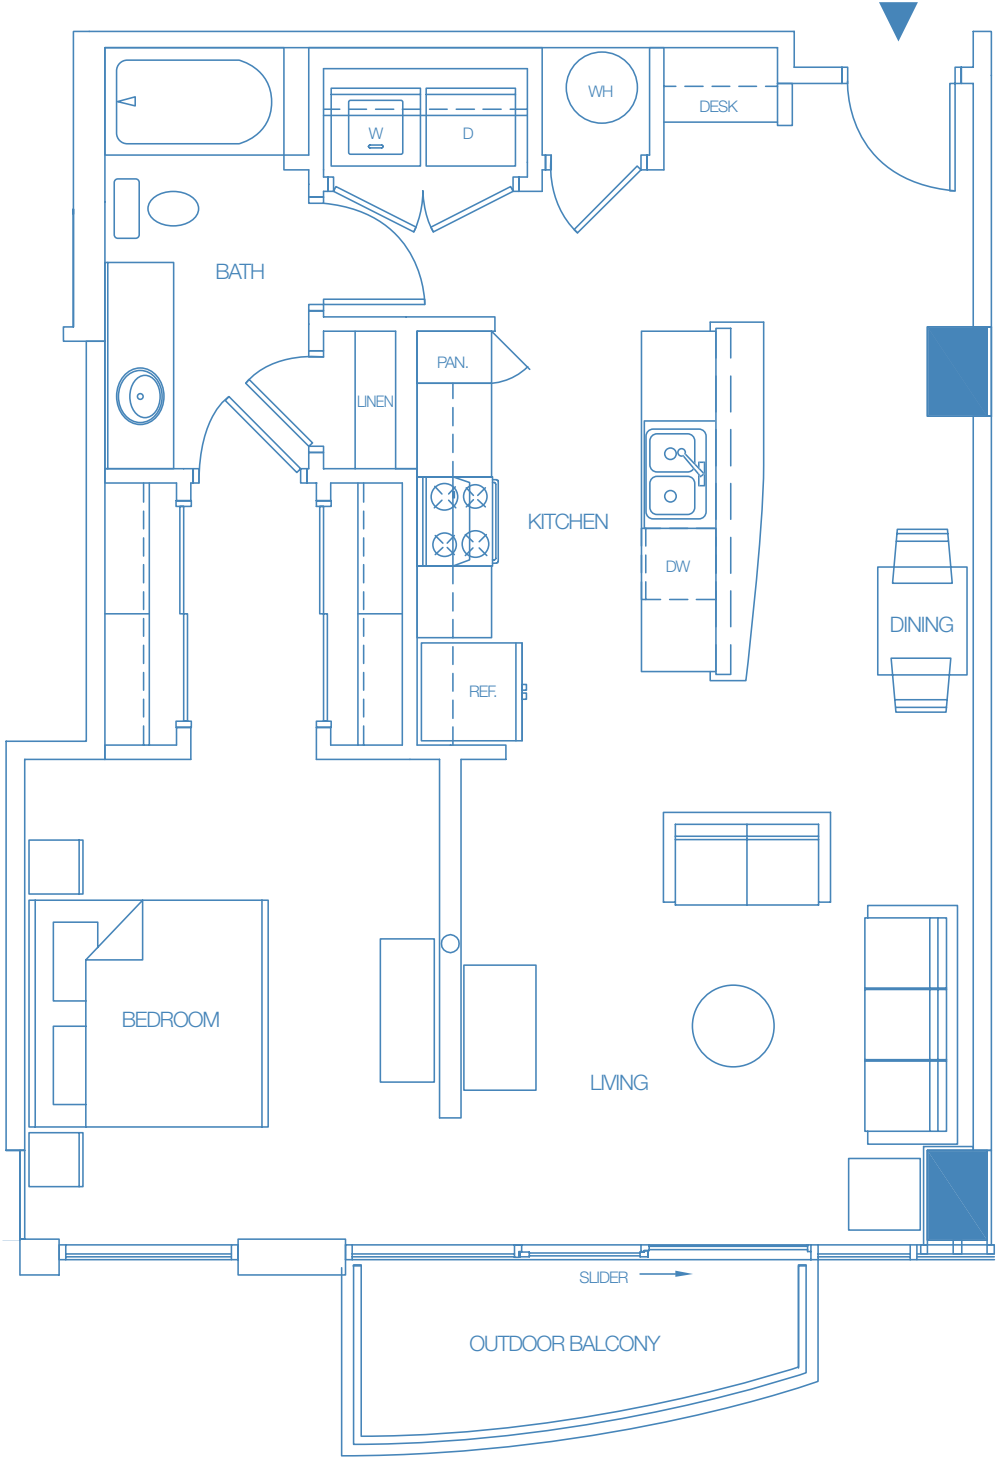

UNIT 04 One Bedroom 877 Sq. Ft.

Floor 7

Floor 8

Floors 9 - 28