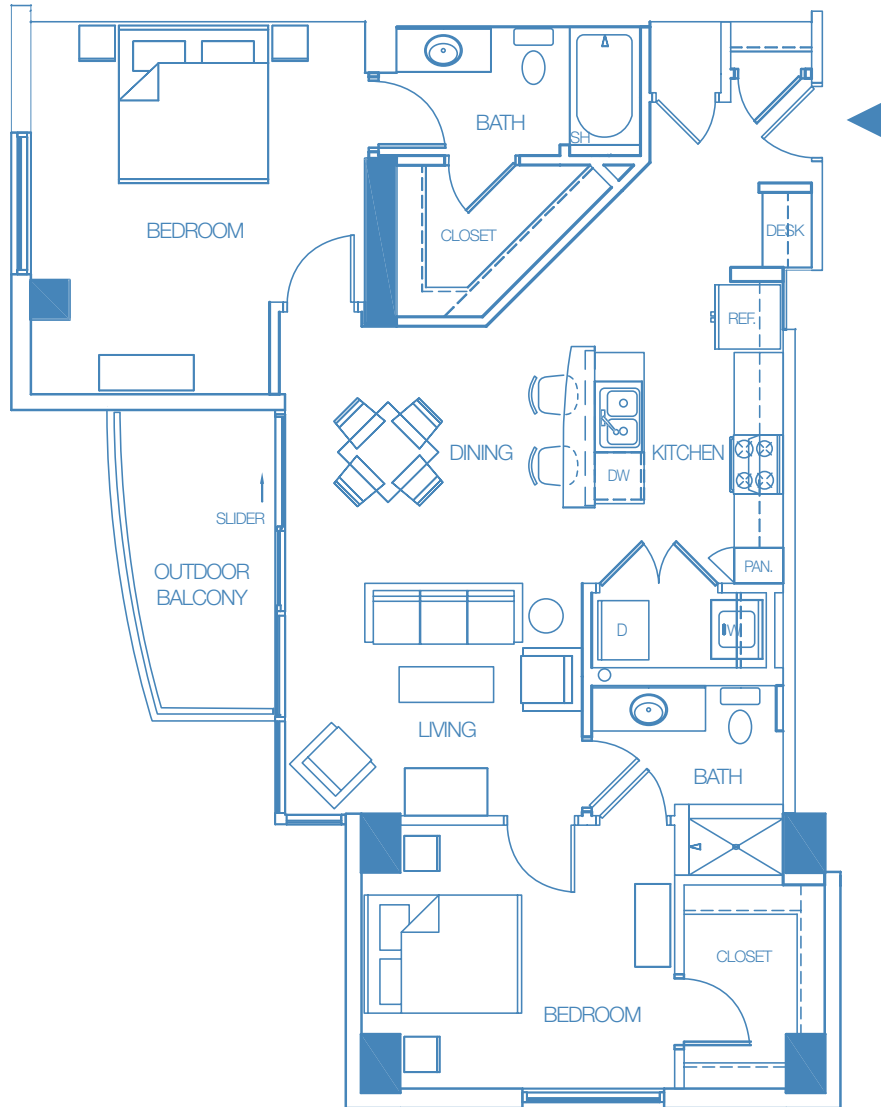

# UNIT 17/18 Two Bedroom 1193 Sq. Ft.

Floors 9 - 28