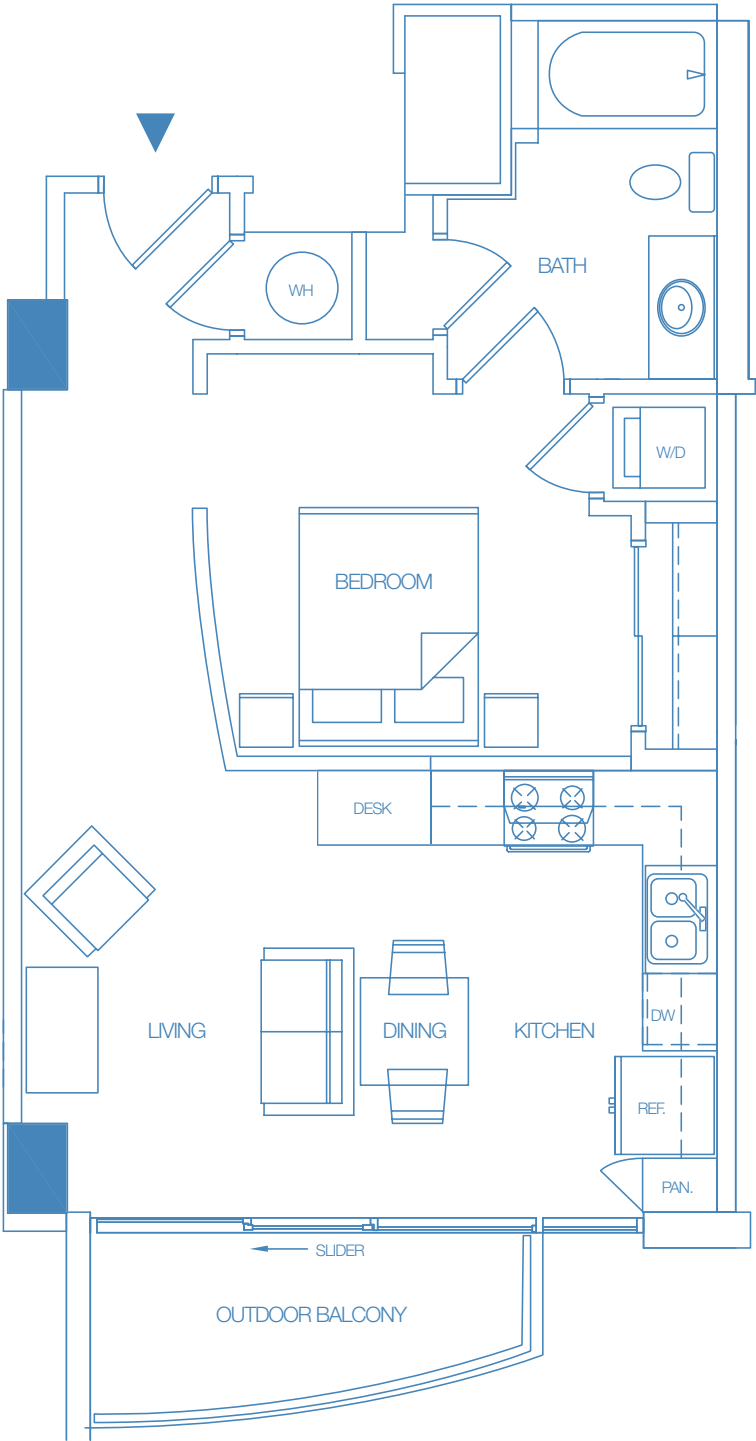

UNIT 16 One Bedroom 606 Sq. Ft.

Floors 9 - 28